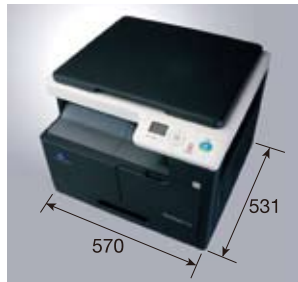

A full featured, compact bizhub that meets the needs of businesses – and our environment.

Industry-leading environmental performance

The bizhub 184/164 minimises environmental impact with a specification that surpasses the international Energy Star standard (Tier 2). The compact, lightweight design means fewer raw materials and less energy is used during manufacture, while the use of eco-friendly biomass-based Simitri HD polymerised toner enhances environmental performance with a greener manufacturing process that emits 30% less CO₂, NO_x and SO_x, and a lower fixing temperature that reduces energy consumption in use.

* Values obtained using measurement methods defined by the international Energy Star program.

Compact & lightweight design

With its compact footprint (570 x 531 mm) and output paper tray that sits within the main unit, the bizhub 184/164 is perfect for desktops and other locations where space is limited. The lightweight design (23.5 kg) means that relocating the unit is a quick and easy task.

Polymerised toner for superior image quality

Compared to conventional toner, Konica Minolta's Simitri HD polymerised toner uses smaller, more uniform particles for sharp text, subtle gradations. Its lower fixing temperature also enables faster output, lower energy use, and reduced paper curling.

Comparison of pulverised toner and Simitri HD toner (internal test)

A feature-rich 3-in-1 model with powerful functionality